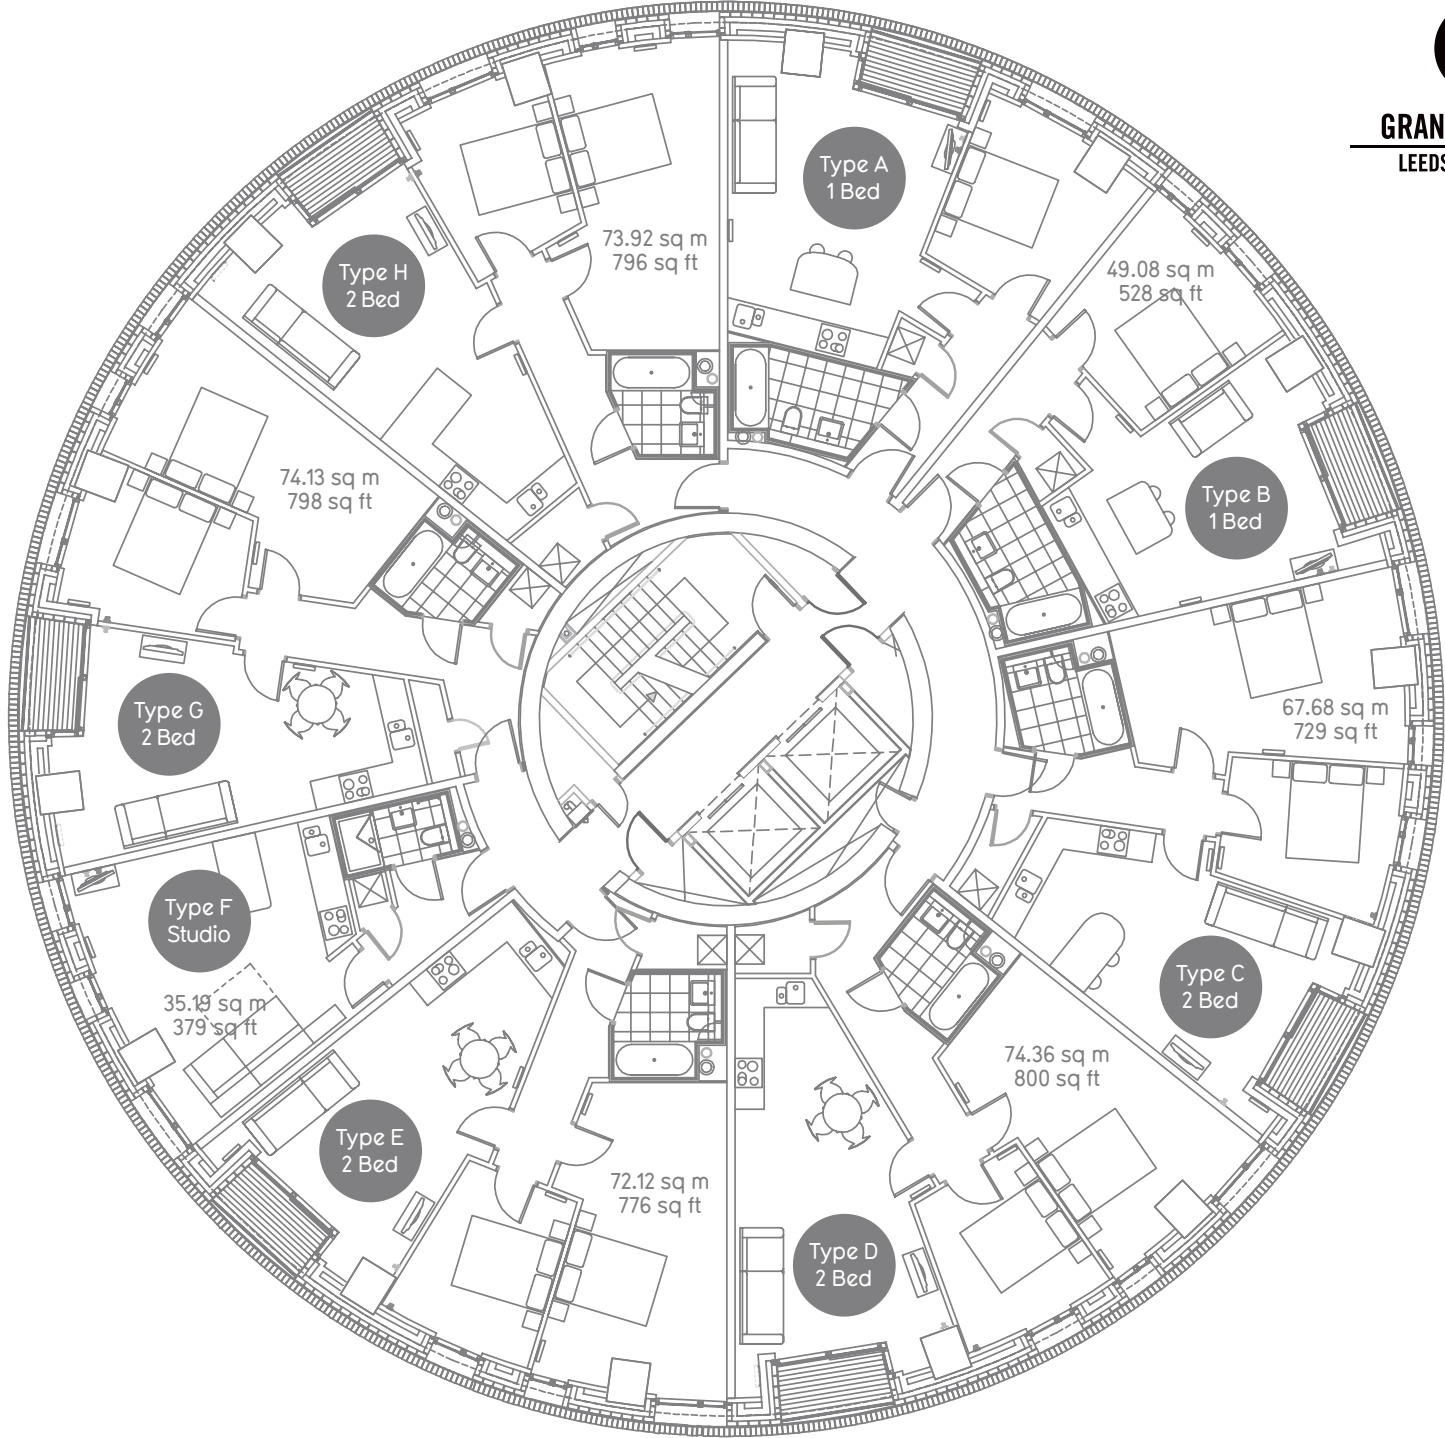

# Candle House Floor Plan

**GRANARY WHARF**  
LEEDS WATERFRONT

\*Sizes stated are for guidance only.  
Ask sales team for more information.