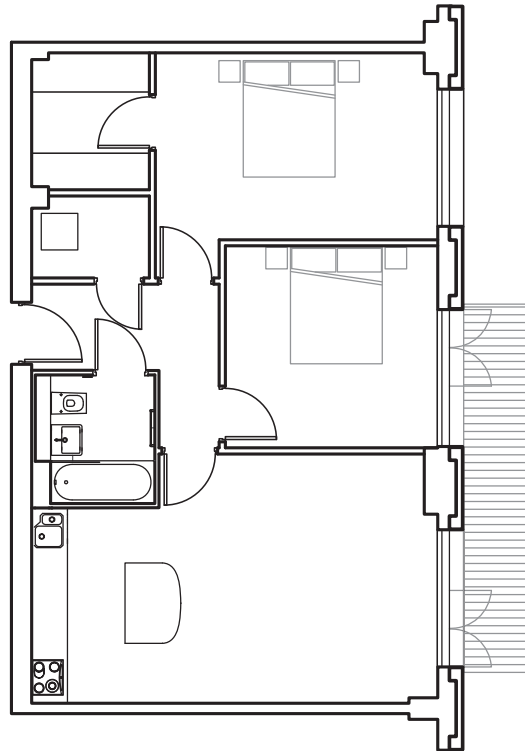

GRANARY WHARF
LEEDS WATERFRONT

Specification

Two Bedroom

70 SQ M / 754 SQ FT

GRANARY WHARF
LEEDS WATERFRONT

Specification

Two Bedroom

70 SQ M / 754 SQ FT

GRANARY WHARF
LEEDS WATERFRONT

Specification

Two Bedroom

75.5 SQ M / 813 SQ FT

GRANARY WHARF
LEEDS WATERFRONT

Specification

Two Bedroom

77.5 SQ M / 834.2 SQ FT