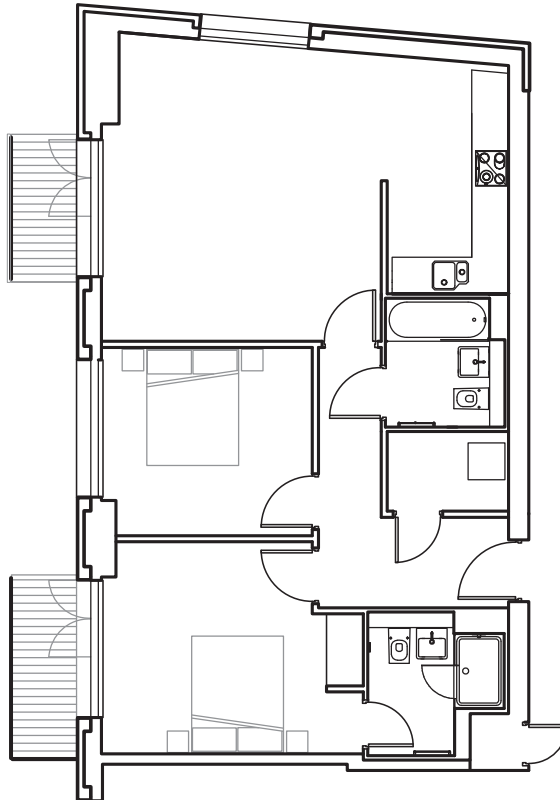

GRANARY WHARF
LEEDS WATERFRONT

Specification

Two Bedroom

70 SQ M / 754 SQ FT

GRANARY WHARF
LEEDS WATERFRONT

Specification

Two Bedroom

70 SQ M / 754 SQ FT

GRANARY WHARF
LEEDS WATERFRONT

Specification

Two Bedroom

75.5 SQ M / 813 SQ FT

GRANARY WHARF
LEEDS WATERFRONT

Specification

Two Bedroom

77.5 SQ M / 834.2 SQ FT