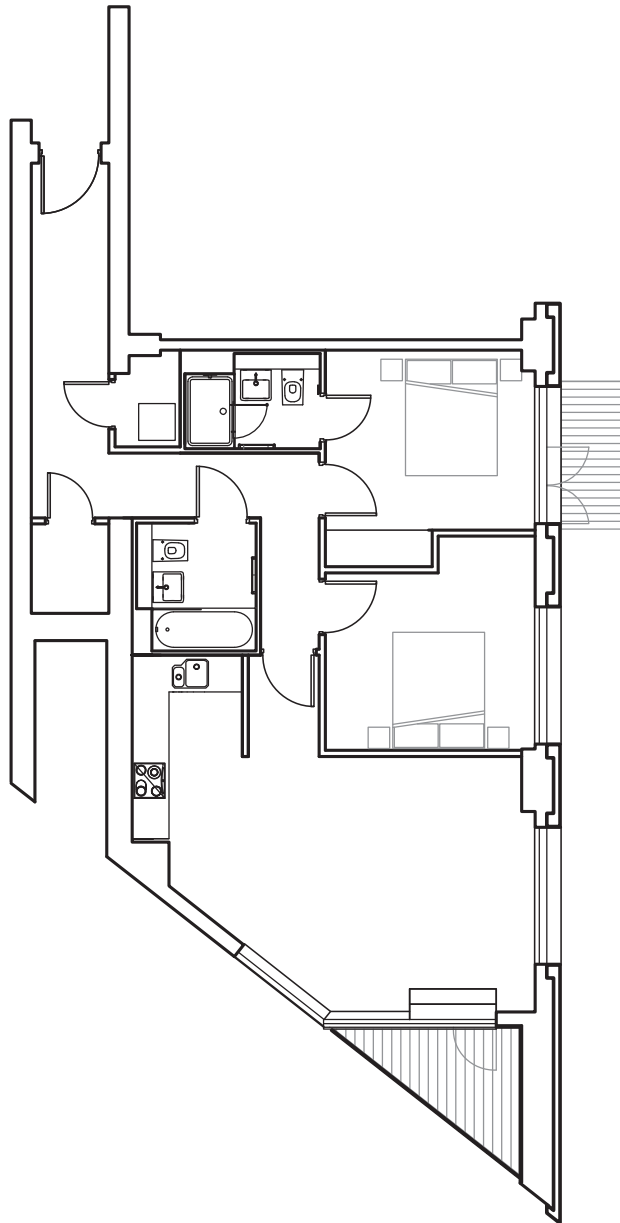

GRANARY WHARF
LEEDS WATERFRONT

Specification

Two Bedroom

70 SQ M / 754 SQ FT

GRANARY WHARF
LEEDS WATERFRONT

Specification

Two Bedroom

70 SQ M / 754 SQ FT

GRANARY WHARF
LEEDS WATERFRONT

Specification

Two Bedroom

75.5 SQ M / 813 SQ FT

GRANARY WHARF
LEEDS WATERFRONT

Specification

Two Bedroom

77.5 SQ M / 834.2 SQ FT