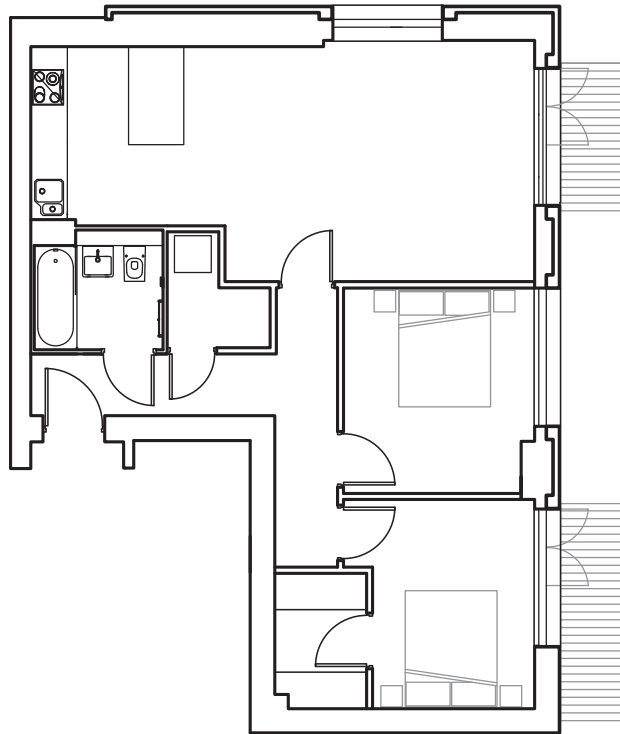

GRANARY WHARF
LEEDS WATERFRONT

Specification

Two Bedroom

70 SQ M / 754 SQ FT

GRANARY WHARF
LEEDS WATERFRONT

Specification

Two Bedroom

70 SQ M / 754 SQ FT

GRANARY WHARF
LEEDS WATERFRONT

Specification

Two Bedroom

75.5 SQ M / 813 SQ FT

GRANARY WHARF
LEEDS WATERFRONT

Specification

Two Bedroom

77.5 SQ M / 834.2 SQ FT