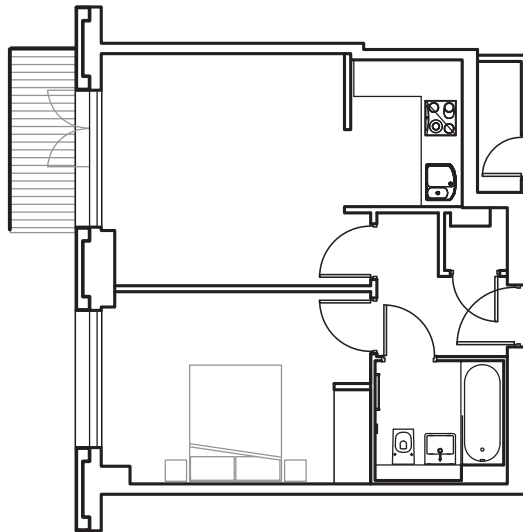

GRANARY WHARF
LEEDS WATERFRONT

Specification

One Bedroom

44 SQ M / 474 SQ FT

GRANARY WHARF
LEEDS WATERFRONT

Specification

One Bedroom

46 SQ M / 495 SQ FT

GRANARY WHARF
LEEDS WATERFRONT

Specification

One Bedroom

50.5 SQ M / 544 SQ FT

GRANARY WHARF
LEEDS WATERFRONT

Specification

One Bedroom

70 SQ M / 754 SQ FT