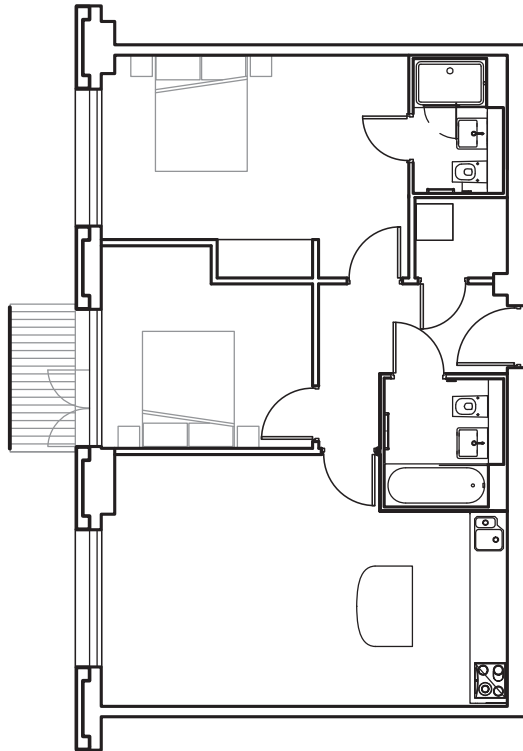

GRANARY WHARF
LEEDS WATERFRONT

Specification

One Bedroom

44 SQ M / 474 SQ FT

GRANARY WHARF
LEEDS WATERFRONT

Specification

One Bedroom

46 SQ M / 495 SQ FT

GRANARY WHARF
LEEDS WATERFRONT

Specification

One Bedroom

50.5 SQ M / 544 SQ FT

GRANARY WHARF
LEEDS WATERFRONT

Specification

One Bedroom

70 SQ M / 754 SQ FT