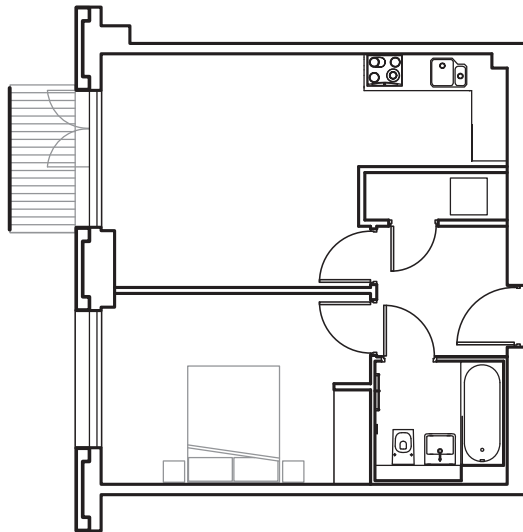

GRANARY WHARF
LEEDS WATERFRONT

Specification

One Bedroom

44 SQ M / 474 SQ FT

GRANARY WHARF
LEEDS WATERFRONT

Specification

One Bedroom

46 SQ M / 495 SQ FT

GRANARY WHARF
LEEDS WATERFRONT

Specification

One Bedroom

50.5 SQ M / 544 SQ FT

GRANARY WHARF
LEEDS WATERFRONT

Specification

One Bedroom

70 SQ M / 754 SQ FT