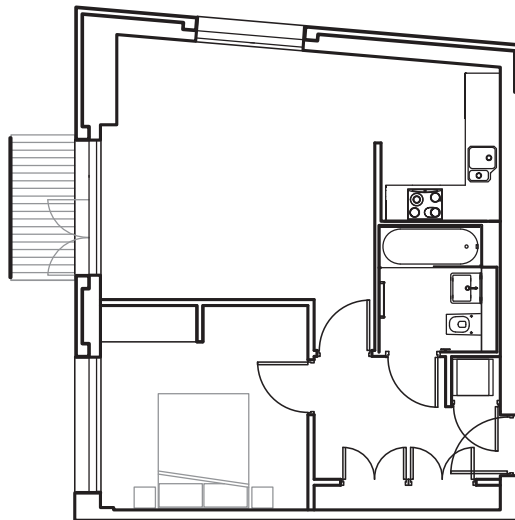

GRANARY WHARF
LEEDS WATERFRONT

Specification

One Bedroom

44 SQ M / 474 SQ FT

GRANARY WHARF
LEEDS WATERFRONT

Specification

One Bedroom

46 SQ M / 495 SQ FT

GRANARY WHARF
LEEDS WATERFRONT

Specification

One Bedroom

50.5 SQ M / 544 SQ FT

GRANARY WHARF
LEEDS WATERFRONT

Specification

One Bedroom

70 SQ M / 754 SQ FT