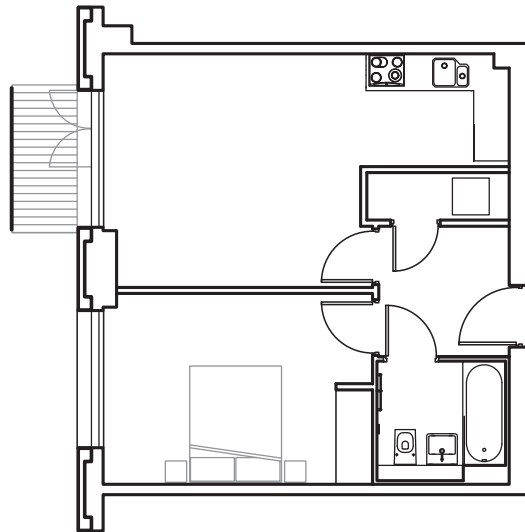

GRANARY WHARF
LEEDS WATERFRONT

Specification

One Bedroom

44 SQ M / 474 SQ FT

GRANARY WHARF
LEEDS WATERFRONT

Specification

One Bedroom

46 SQ M / 495 SQ FT

GRANARY WHARF
LEEDS WATERFRONT

Specification

One Bedroom

50.5 SQ M / 544 SQ FT