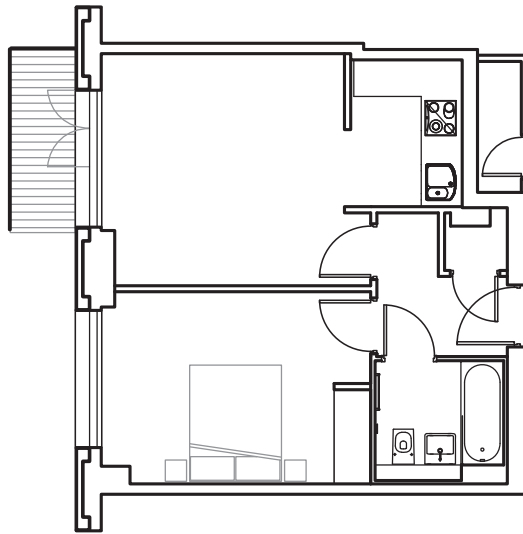

GRANARY WHARF
LEEDS WATERFRONT

Specification

One Bedroom

44 SQ M / 474 SQ FT

GRANARY WHARF
LEEDS WATERFRONT

Specification

One Bedroom

46 SQ M / 495 SQ FT

GRANARY WHARF
LEEDS WATERFRONT

Specification

One Bedroom

50.5 SQ M / 544 SQ FT