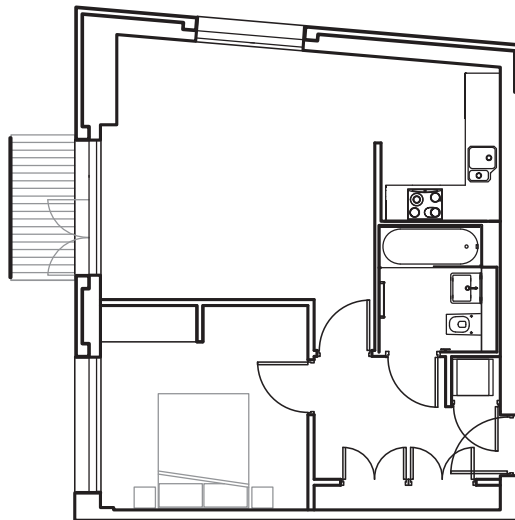

GRANARY WHARF
LEEDS WATERFRONT

Specification

One Bedroom

44 SQ M / 474 SQ FT

GRANARY WHARF
LEEDS WATERFRONT

Specification

One Bedroom

46 SQ M / 495 SQ FT

GRANARY WHARF
LEEDS WATERFRONT

Specification

One Bedroom

50.5 SQ M / 544 SQ FT