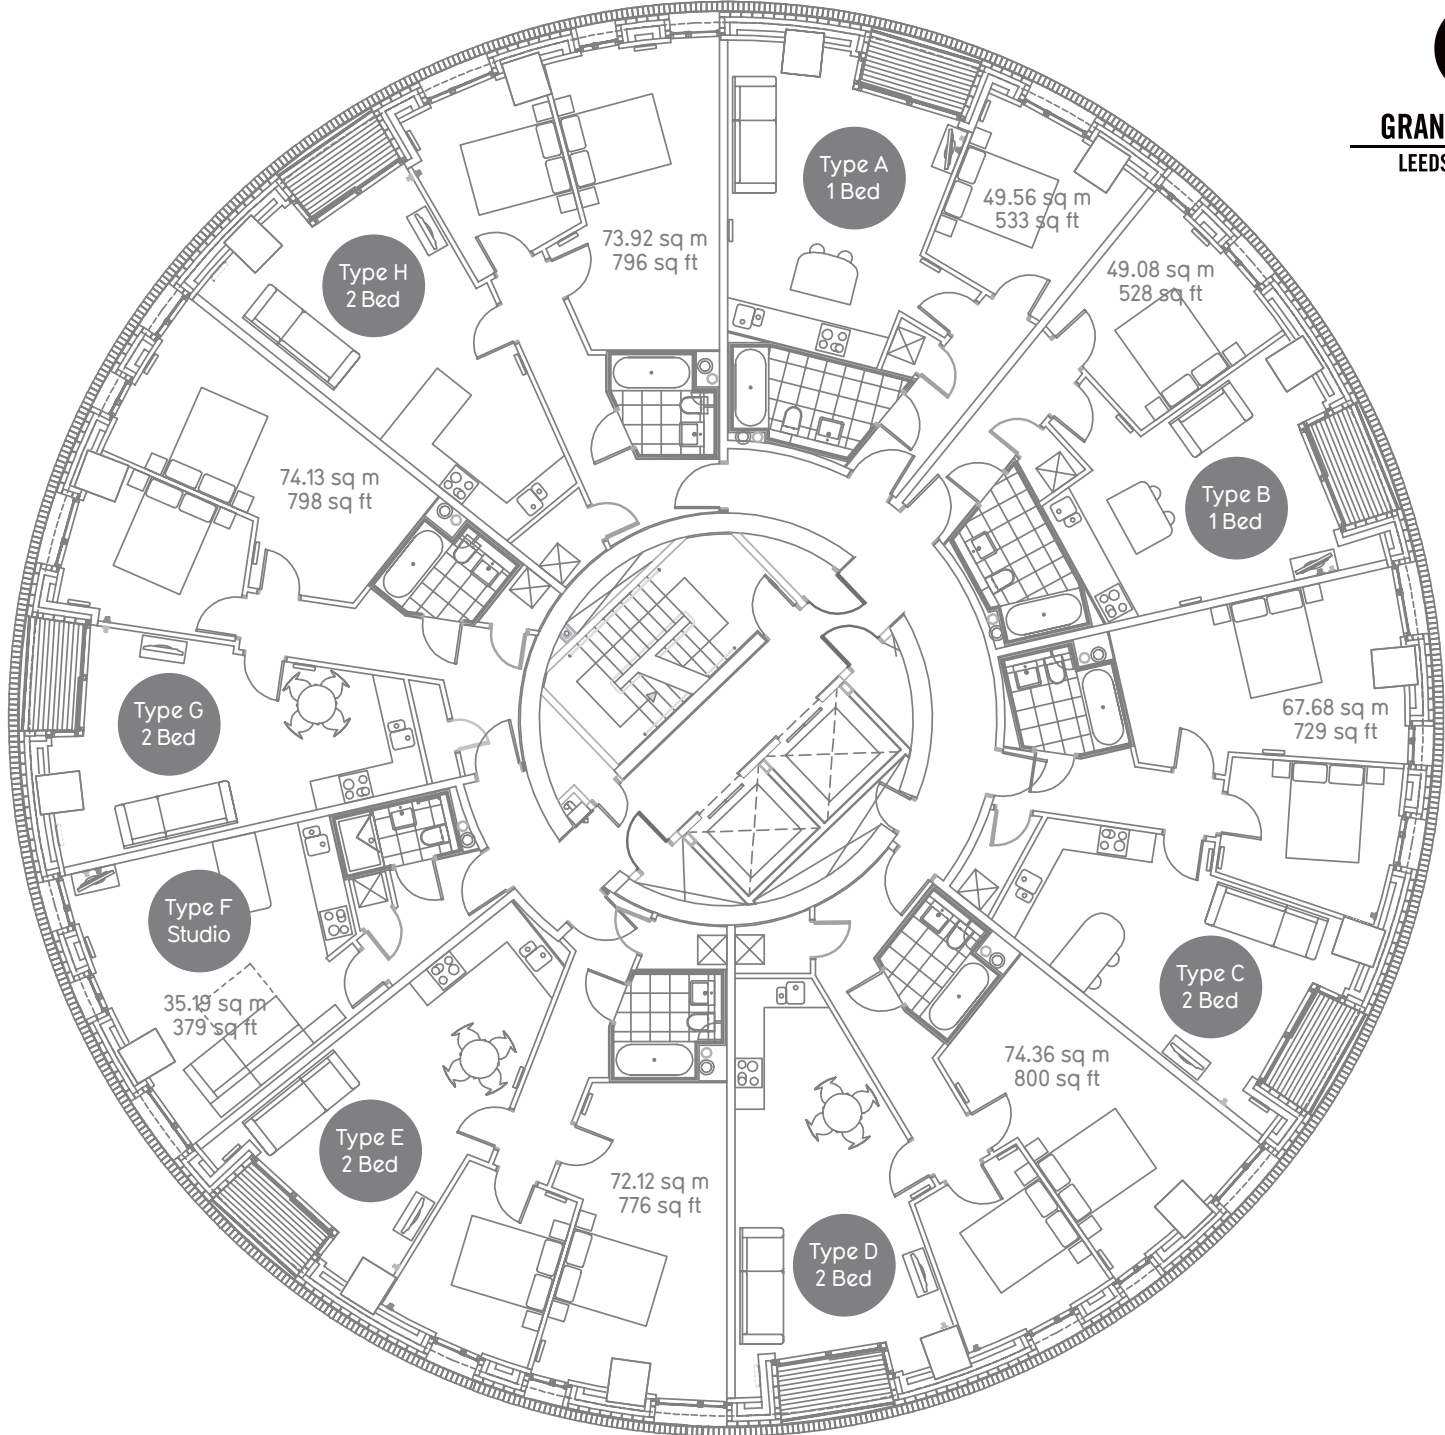

Candle House Floor Plan

GRANARY WHARF
LEEDS WATERFRONT

*Sizes stated are for guidance only.
Ask sales team for more information.